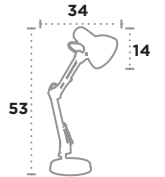

Desk Partners

UK Product Code	2429BK
EU Product Code	 EU2429BK
Body Finish	Shiny Black
Shade Finish	Shiny Black
Lamp	E27 / Max Watt 1 x 40W

Desk Partners

UK Product Code	2429WH
EU Product Code	 EU2429WH
Body Finish	Shiny White
Shade Finish	Shiny White
Lamp	E27 / Max Watt 1 x 40W

Desk Partners

UK Product Code	4122BK
EU Product Code	 EU4122BK
Body Finish	Black
Shade Finish	Shiny Black
Lamp	E14 / Max Watt 1 x 40W

Desk Partners

UK Product Code	4122WH
EU Product Code	 EU4122WH
Body Finish	White
Shade Finish	Shiny White
Lamp	E14 / Max Watt 1 x 40W