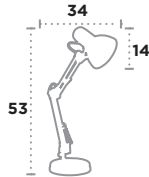

Desk Partners

UK Product Code	2429BK
EU Product Code	 EU2429BK
Body Finish	Shiny Black
Shade Finish	Shiny Black
Lamp	E27 / Max Watt 1 x 40W

Desk Partners

UK Product Code	2429WH
EU Product Code	 EU2429WH
Body Finish	Shiny White
Shade Finish	Shiny White
Lamp	E27 / Max Watt 1 x 40W