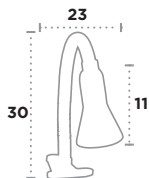

Desk Partners

UK Product Code	4122BK
EU Product Code	EU4122BK
Body Finish	Black
Shade Finish	Shiny Black
Lamp	E14 / Max Watt 1 x 40W